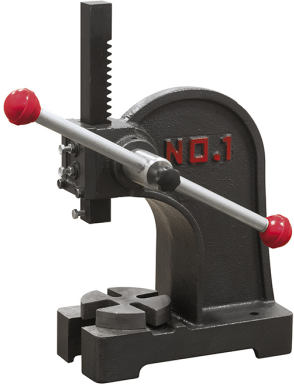

WITH REMOVEABLE REVOLVING TABLE.

<b>Capacity</b>	10000 N
<b>Max height piece</b>	100 mm
<b>Max <math>\varnothing</math> piece</b>	180 mm
<b>Arbor size</b>	25 x 25 mm
<b>Net weight</b>	12 kg
<b>Packaging dimensions</b>	290x220x330 h mm
<b>Gross weight</b>	13,00 kg
<b>EAN Code</b>	8012667315283