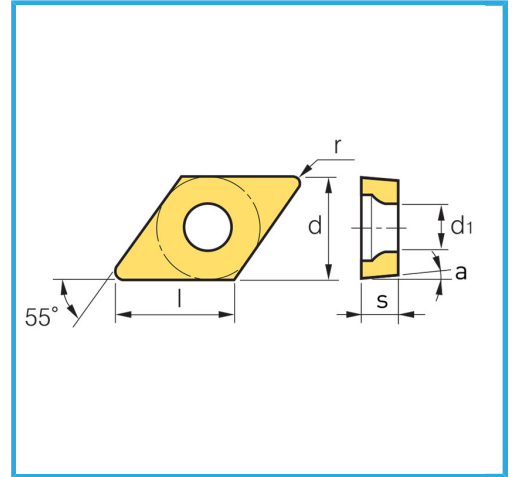

NEGATIVE.

Dimensions	15 mm
d	12.70 mm
l	15.50 mm
s	6.35 mm
r	0.80 mm
d1	5.20 mm
a°	-
Pack	10
Gross weight	0,01 kg
EAN Code	8012667359492

Box

made in Italy