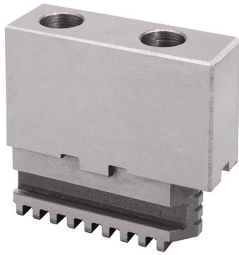

WITH BASE IN HARDENED STEEL, FOR SELF-CENTERING CHUCK WITH SIMPLE GUIDE.

<b>Chuck sizes</b>	Ø 200 mm
<b>Gross weight</b>	4,24 kg
<b>Packaging dimensions</b>	100x160x100h mm
<b>EAN Code</b>	8012667398118

Box