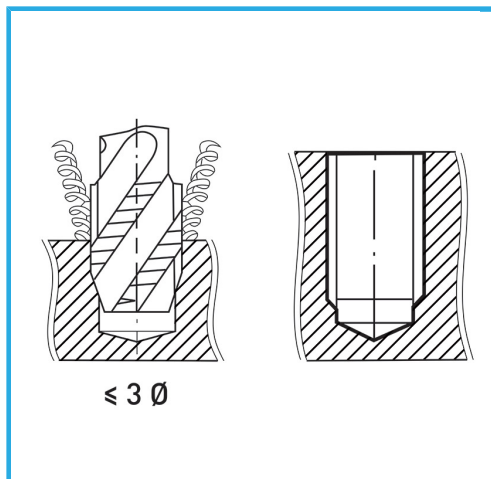

ISOMETRIC THREAD COARSE PITCH - REINFORCED SHANK.

B	M10 x 1,5 mm
L2	24 mm
L1	100 mm
D2	10 mm
C	8 mm
Gross weight	0,05 kg
Packaging dimensions	100x18x18h mm
EAN Code	8012667141707

Box

HSS-G

HV=750

External

371/C