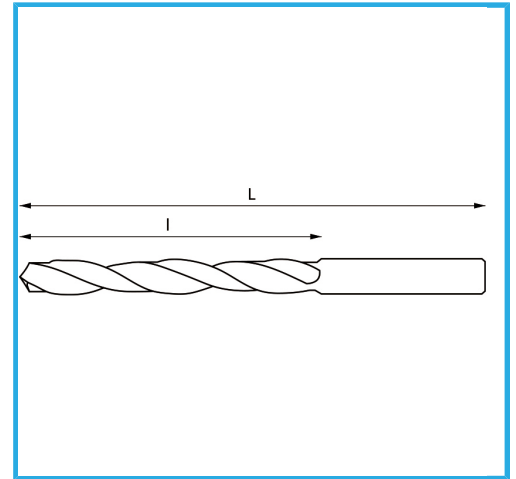

ROLLED, RIGHT HAND, SHORT LENGTH, BLACK FINISH.

∅	3,50 mm
L	52 mm
l	20 mm
Pack	10
Packaging dimensions	-
Gross weight	0,00 kg
EAN Code	8012667294311

Box

118°

HV=700-740

~5xD

1897/N

-